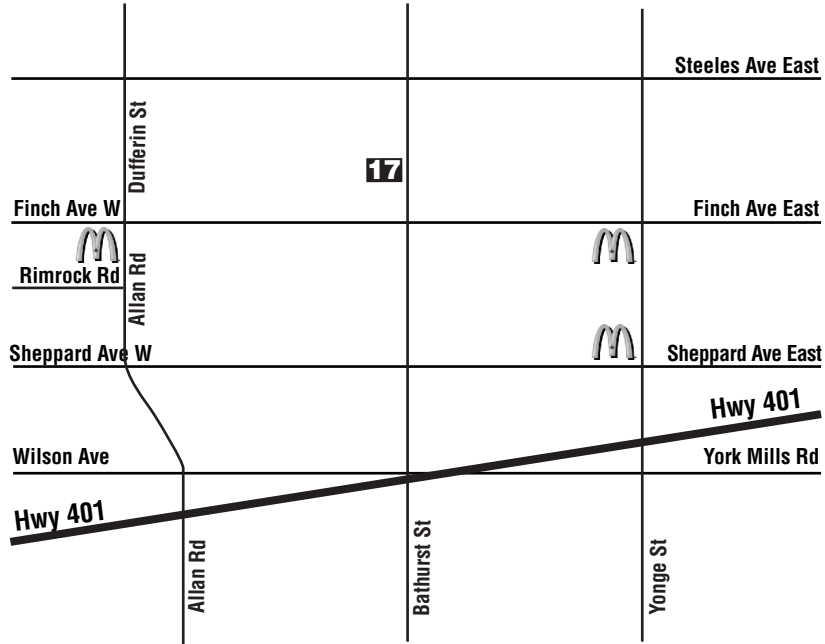

Esther Shiner Fields

17 Esther Shiner Park, West of Bathhurst, North of Finch

Participating McDonald's Restaurants

- Allen Rd/ Rimrock Rd
- Yonge St/Sheppard Ave W
- Yonge St/Finch Ave W