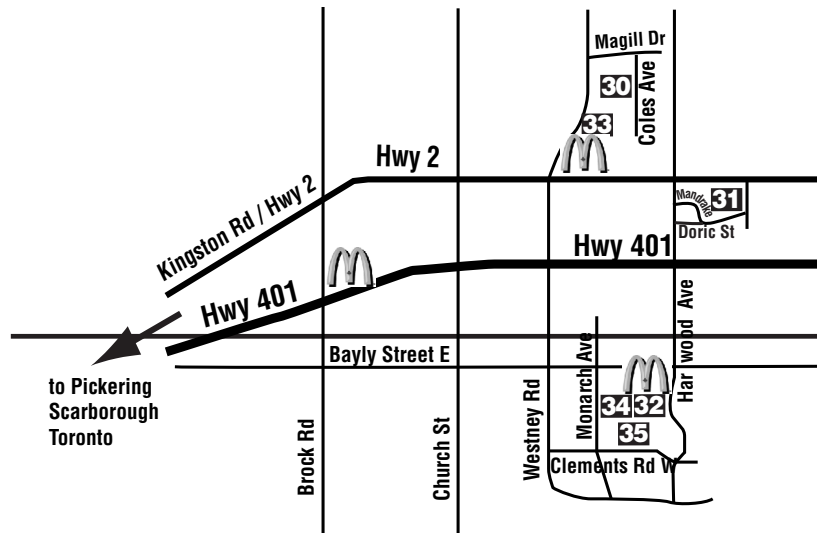

Ajax Fields

- 30 Applecroft - Coles Ave. 401 to Westney N/N to McGill/E to Coles
- 31 Dennis O'Connor - Mandrake St. 401 to Harwood Ave/N to Doric/E to Mandrake
- 32 Harwood CC - Monarch Ave. 401 to Westney S/E on Bayley/S on Monarch
- 33 Miller Creek - Westney Rd. 401 to Westney N/N of Hwy 2
- 34 Monarch Park - Monarch Ave. 401 to Westney S/E on Bayley/S on Monarch
- 35 Centennial - Monarch Ave. 401 to Westney S/E on Bayley/S on Monarch

Participating McDonald's Restaurants

- Brock Rd/Hwy 401
- Kingston Rd/Westney Rd N
- Bayley St W/Harwood Ave S